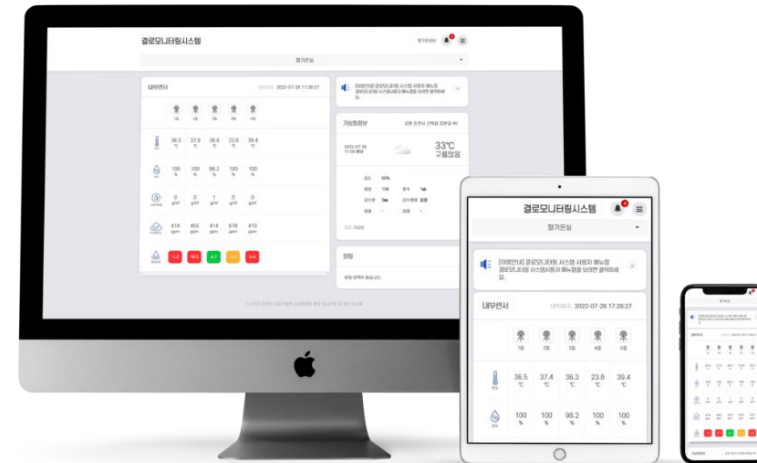

강원도 농업기술원 시설과채류
결로 모니터링 시스템